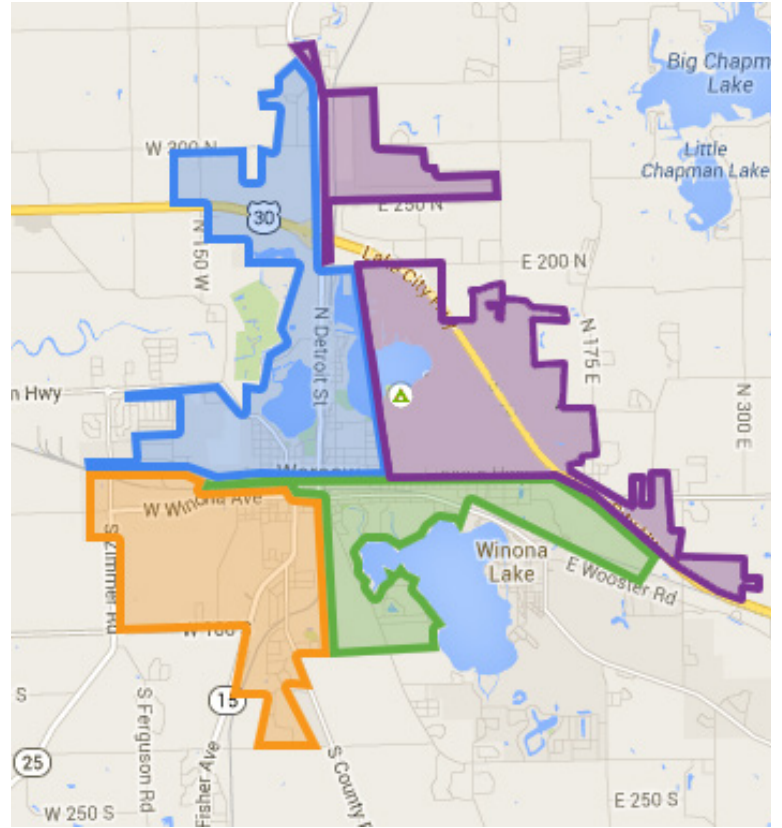

# 2020 City of Warsaw Recycling Calendar

**Holidays Affecting Service**

New Year's Day - January 1st  
 Memorial Day - May 25th  
 Labor Day - September 7th

Service will be delayed one day

Monday B (Northeast): Purple  
 Monday A (Northwest): Blue

Wednesday B (Southeast): Green  
 Wednesday A (Southwest): Orange

January						
S	M	T	W	T	F	S
			1	2	3	4
5	6	7	8	9	10	11
12	13	14	15	16	17	18
19	20	21	22	23	24	25
26	27	28	29	30	31	

February						
S	M	T	W	T	F	S
						1
2	3	4	5	6	7	8
9	10	11	12	13	14	15
16	17	18	19	20	21	22
23	24	25	26	27	28	29